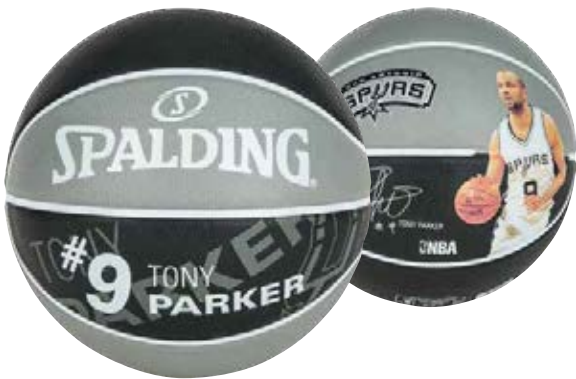

OUTDOOR

NBA PLAYER BALL TONY PARKER

FEATURES - Name of the NBA player
- Original NBA team logo

COMPOSITION Durable rubber cover

3001586010717 SIZE 7