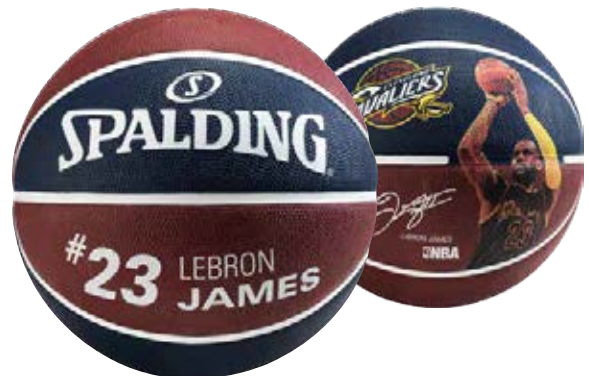

OUTDOOR

KIDS

NBA PLAYER BALL STEPHEN CURRY

FEATURES - Name of the NBA player
- Original NBA team logo

COMPOSITION Durable rubber cover

3001586010917 SIZE 7
3001586010915 SIZE 5

OUTDOOR

KIDS

NBA PLAYER BALL KEVIN DURANT

FEATURES - Name of the NBA player
- Original NBA team logo

COMPOSITION Durable rubber cover

3001586011817 SIZE 7
3001586011815 SIZE 5

Available in March 2017

OUTDOOR

NBA PLAYER BALL KYRIE IRVING

FEATURES - Name of the NBA player
- Original NBA team logo

COMPOSITION Durable rubber cover

3001586011717 SIZE 7

Available in March 2017

OUTDOOR

KIDS

NBA PLAYER BALL LEBRON JAMES

FEATURES - Name of the NBA player
- Original NBA team logo

COMPOSITION Durable rubber cover

3001586010217 SIZE 7
3001586010215 SIZE 5