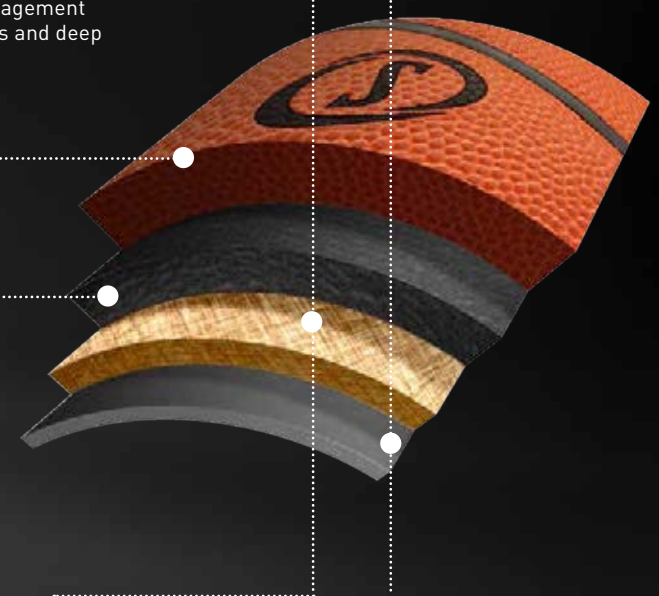

LEGACY

ZK Material: This exclusive material with advanced moisture management control is engineered for high caliber indoor play. The soft carcass and deep channel design gives this ball a softer feel and improved grip.

The **COVER** material provides superior grip and soft feel while maintaining Spalding's rigorous standards for material strength and abrasion resistance.

The **CARCASS** provides structure, shape and protection for the inner components.