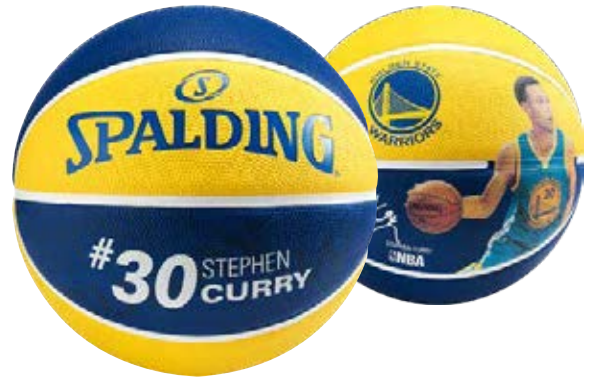

# NBA **PLAYER BALLS**

The official player balls of the NBA superstars.

OUTDOOR

KIDS

### NBA PLAYER BALL STEPHEN CURRY

FEATURES - Name of the NBA player  
- Original NBA team logo

COMPOSITION Durable rubber cover

3001586010917 SIZE 7  
3001586010915 SIZE 5

OUTDOOR

KIDS