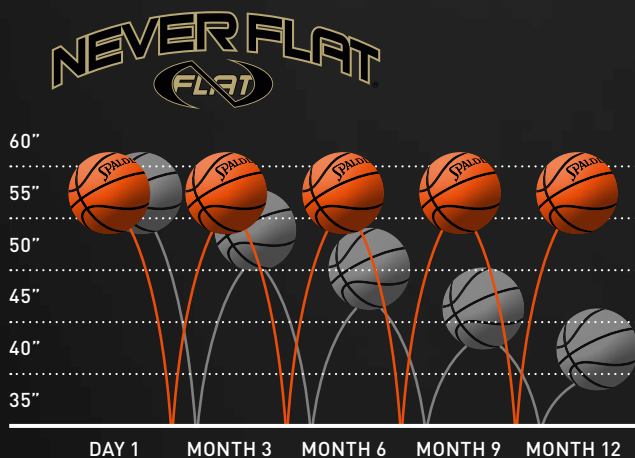

## WOMEN

Ball size 6

## NEVERFLAT

The Spalding Neverflat basketball holds air 10 times longer than traditional basketballs resulting in consistent rebound height for at least 1 year. Guaranteed.

- Exclusive patented NitroFlate® Technology
- Special valve prevents air seepage
- Excellent grip and ball control