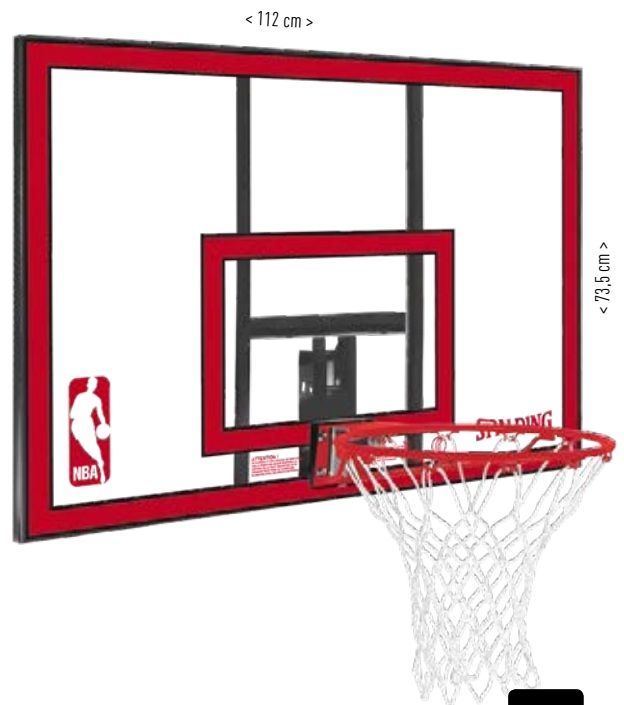

BACKBOARDS

NBA POLYCARBONAT BACKBOARD

1. FEATURES
2. Backboard made of transparent polycarbonate
   - "Pro Slam Breakaway" rim with durable all-weather net

3001671011444