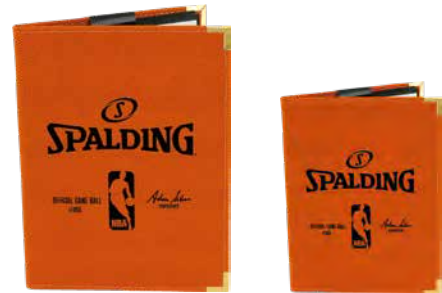

## NBA PAD HOLDER

Available in March 2018

**NEWMATERIAL**

- FEATURES
- Supreme pad holder on basketball composite cover
  - Spalding NBA writing pad included
  - With NBA logo

300167101

SIZE A4

300168101

SIZE A5