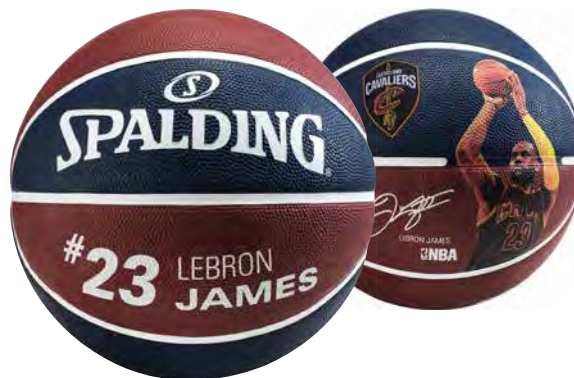

### NBA PLAYER BALL STEPHEN CURRY

FEATURES - Name of the NBA player  
- Original NBA team logo

COMPOSITION Durable rubber cover

3001586010917 SIZE 7  
3001586010915 SIZE 5

OUTDOOR

KIDS

### NBA PLAYER BALL KEVIN DURANT

FEATURES - Name of the NBA player  
- Original NBA team logo

COMPOSITION Durable rubber cover

3001586011817 SIZE 7  
3001586011815 SIZE 5

OUTDOOR

KIDS

### NBA PLAYER BALL LEBRON JAMES

FEATURES - Name of the NBA player  
- Original NBA team logo

COMPOSITION Durable rubber cover

3001586010217 SIZE 7  
3001586010215 SIZE 5

OUTDOOR

KIDS