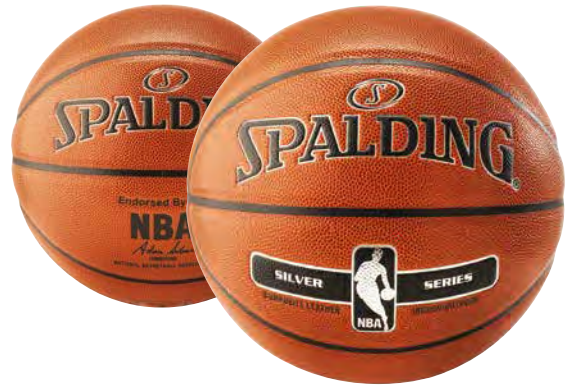

NBA SILVER IN/OUT

1. **FEATURES**
2. Perfect solution regarding durability and game characteristics
   - Excellent grip and control

COMPOSITION Composite leather

3001595020017	SIZE 7