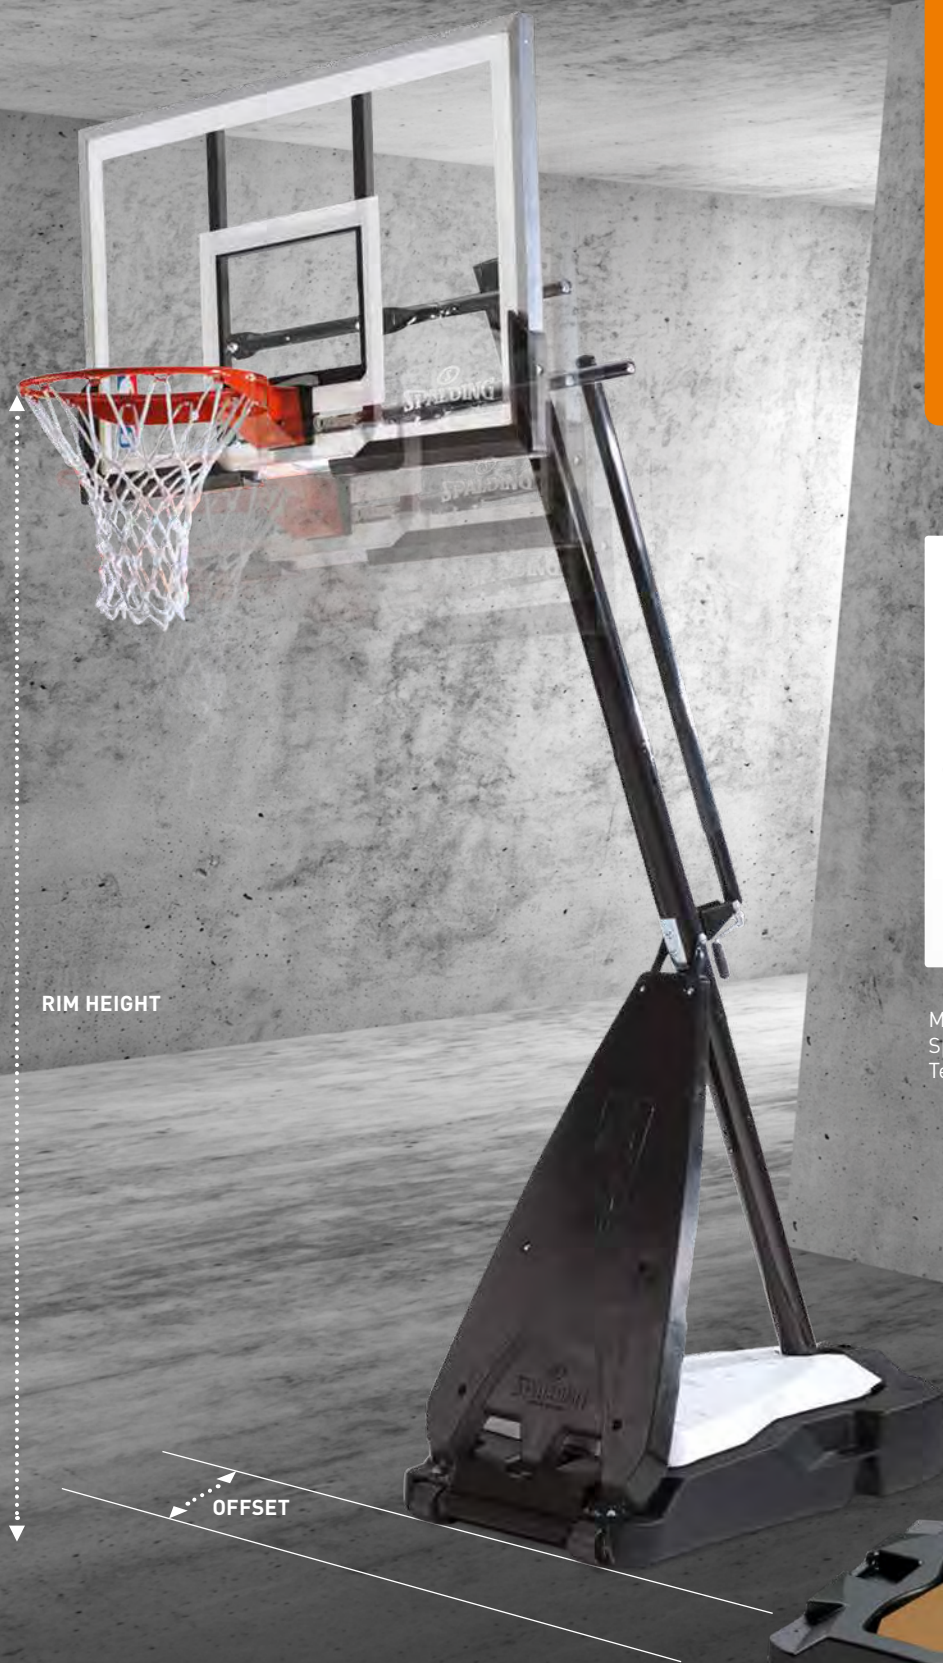

TECHNOLOGY