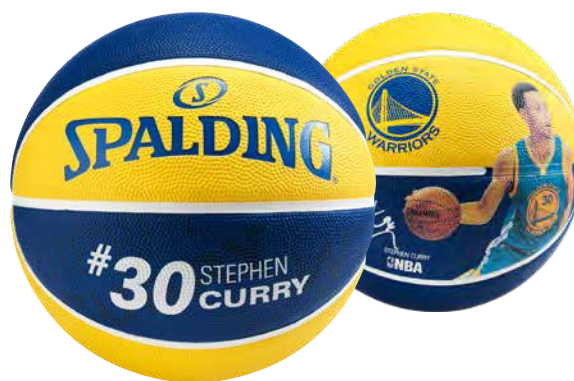

# NBA PLAYER BALLS

The official player balls of the NBA superstars.

OUTDOOR

KIDS

### NBA PLAYER BALL STEPHEN CURRY

FEATURES - Name of the NBA player  
- Original NBA team logo

COMPOSITION Durable rubber cover

3001586010917 SIZE 7  
3001586010915 SIZE 5

OUTDOOR

KIDS