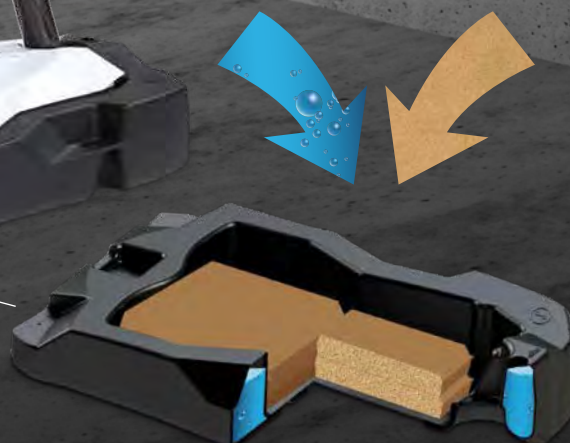

## SCREW JACK ELEVATOR SYSTEM

Spalding's newly developed Screw Jack Elevator System allows you to adjust the basket to the exact height you desire.