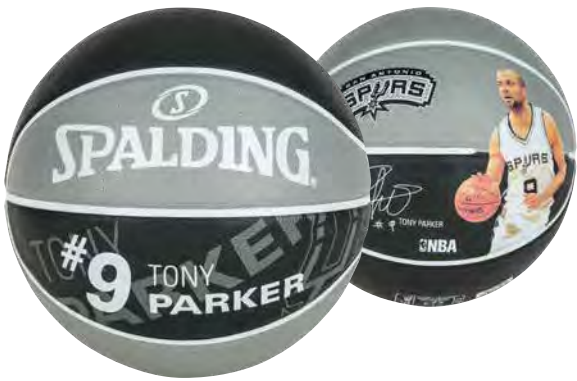

OUTDOOR

NBA PLAYER BALL TONY PARKER

FEATURES - Name of the NBA player
- Original NBA team logo

COMPOSITION Durable rubber cover

3001586010717

SIZE 7