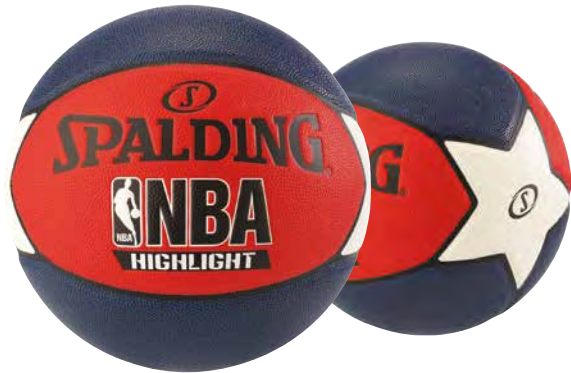

### NBA HIGHLIGHT 4HER

FEATURES - Innovative cover  
- Excellent grip and control  
COMPOSITION Durable rubber cover

3001550029716

SIZE 6

OUTDOOR