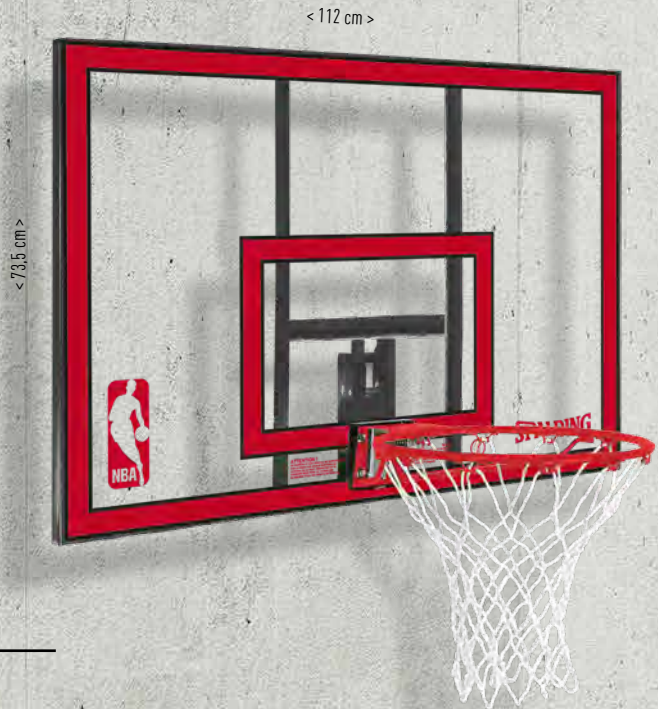

BACKBOARDS

NBA POLYCARBONAT BACKBOARD

1. FEATURES
2. Backboard made of transparent polycarbonate
   - "Pro Slam Breakaway" rim with durable all-weather net

3001671011444