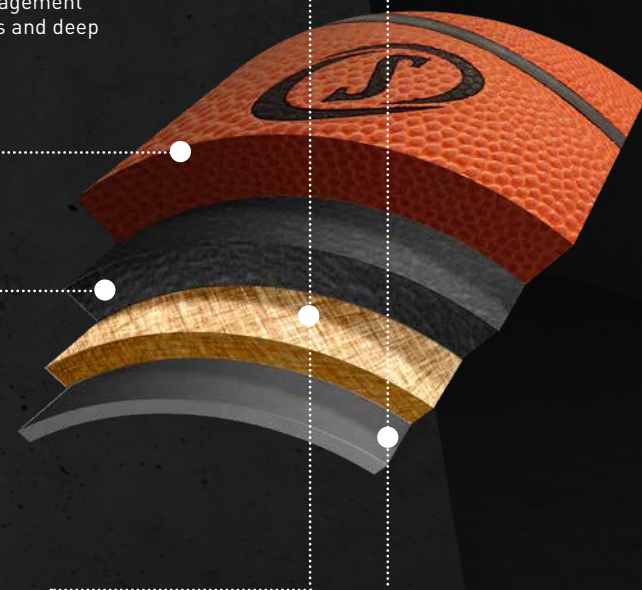

LEGACY

ZK Material: This exclusive material with advanced moisture management control is engineered for high caliber indoor play. The soft carcass and deep channel design gives this ball a softer feel and improved grip.

The **COVER** material provides superior grip and soft feel while maintaining Spalding's rigorous standards for material strength and abrasion resistance.

The **CARCASS** provides structure, shape and protection for the inner components.