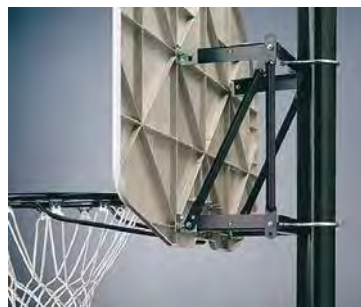

ACCESSORIES

NBA EXTENSION BRACKET

1. FEATURES
2. Adapts backboards to 8.89 cm diameter pole, roof or flat surface
   - Suitable for most backboards up to 122 cm

300163001